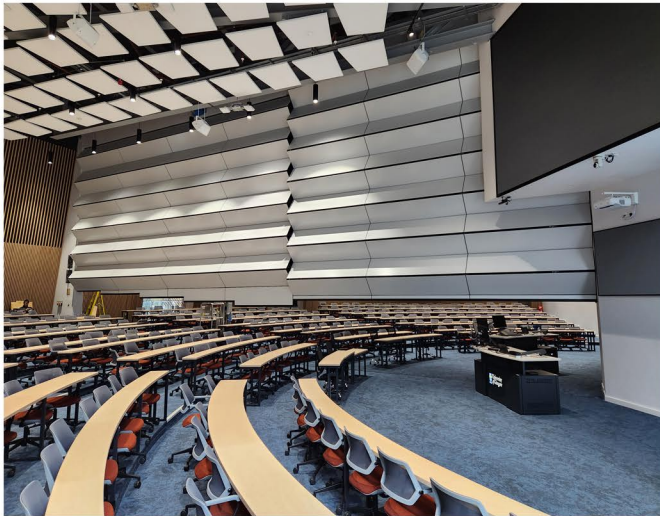

At the push of a button it descends gracefully into position, dividing the lecture theatre into two separate rooms with an incredible 51dB acoustic rating, allowing lectures and events to take place either side, completely undisturbed.

"When this moveable wall was installed, it was one of the biggest in the UK," said David Loudon, Style's director for Scotland.

"It takes less than 5 minutes to divide the room and as you watch it descend into position it really is a truly magnificent mechanism for dividing space. Its ability to cater for stepped lecture theatres is also a huge benefit as that can be a limiting factor with many other types of moveable wall.

"Once in situ, the acoustic seals are automatically applied to the correct pressure, offering the optimum acoustic barrier, and the painted steel finish is the perfect complement to the bright, open atmosphere of the room.

"With space being an issue for all Universities, this is a superb solution for quickly dividing the lecture theatre into two, enabling them to cater for varying numbers of students and classes each week."

Style is the exclusive UK partner to Skyfold, Dorma Huppe and SWG, offering an extensive portfolio of moveable, folding and partitioning walls for all requirements and budgets.

Style South   Style Midlands   Style North   Style Scotland

01202 874044

Consort House
Princes Road
Ferdow
Dorset
BH22 9JG

01530 831144

Unit 3, Phoenix Park
Telford Way
Coalville
Leicestershire
LE67 3HB

01204 845590

Bolton Golf Club
No.2 Cottage
Chorley New Road
Lostock, Bolton
BL6 4AJ

01259 750600

Bank Street
Tillicoultry
FK13 6DP

Certificate Number 12194
ISO 9001
ISO 14001
ISO 45001