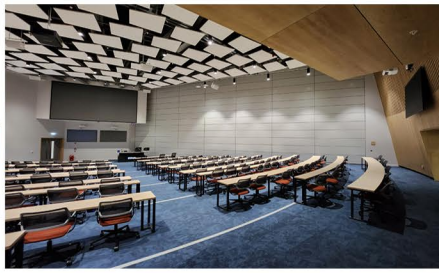

Style South   Style Midlands   Style North   Style Scotland

01202 874044

Consort House
Princes Road
Ferdow
Dorset
BH22 9JG

01530 831144

Unit 3, Phoenix Park
Telford Way
Coalville
Leicestershire
LE67 3HB

01204 845590

Bolton Golf Club
No.2 Cottage
Chorley New Road
Lostock, Bolton
BL6 4AJ

01259 750600

Bank Street
Tillicoultry
FK13 6DP

Certificate Number 12194
ISO 9001
ISO 14001
ISO 45001