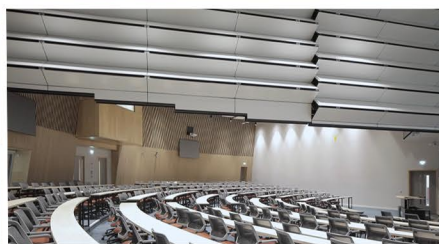

Style South   Style Midlands   Style North   Style Scotland

01202 874044

Consort House
Princes Road
Ferdow
Dorset
BH22 9JG

01530 831144

Unit 3, Phoenix Park
Telford Way
Coalville
Leicestershire
LE67 3HB

01204 845590

Bolton Golf Club
No.2 Cottage
Chorley New Road
Lostock, Bolton
BL6 4AJ

01259 750600

Bank Street
Tillicoultry
FK13 6DP

Certificate Number 12194
ISO 9001
ISO 14001
ISO 45001