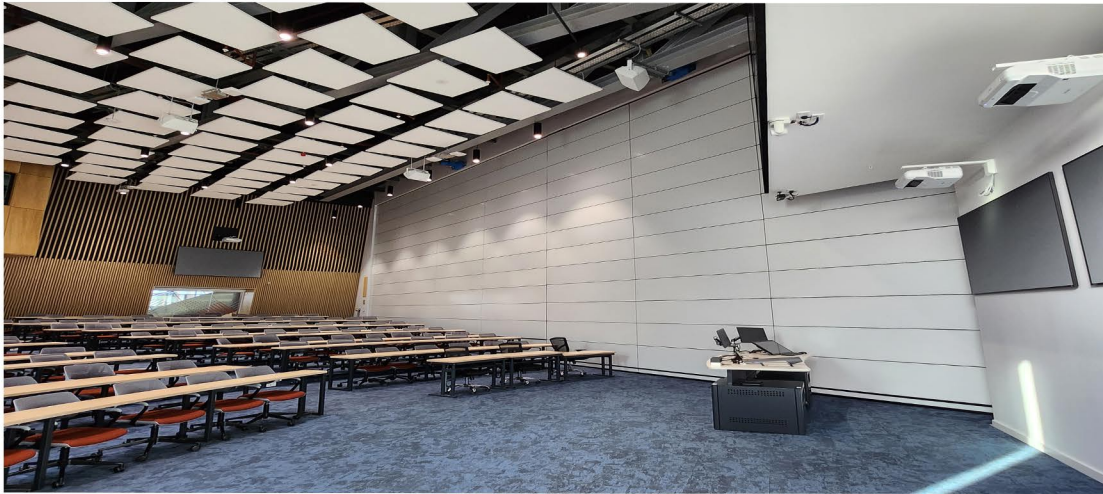

At the push of a button it descends gracefully into position, dividing the lecture theatre into two separate rooms with an incredible 51dB acoustic rating, allowing lectures and events to take place either side, completely undisturbed.

"When this moveable wall was installed, it was one of the biggest in the UK," said David Loudon, Style's director for Scotland.

"It takes less than 5 minutes to divide the room and as you watch it descend into position it really is a truly magnificent mechanism for dividing space. Its ability to cater for stepped lecture theatres is also a huge benefit as that can be a limiting factor with many other types of moveable wall.

"Once in situ, the acoustic seals are automatically applied to the correct pressure, offering the optimum acoustic barrier, and the painted steel finish is the perfect complement to the bright, open atmosphere of the room.

"With space being an issue for all Universities, this is a superb solution for quickly dividing the lecture theatre into two, enabling them to cater for varying numbers of students and classes each week."

Style is the exclusive UK partner to Skyfold, Dorma Huppe and SWG, offering an extensive portfolio of moveable, folding and partitioning walls for all requirements and budgets.

Style South   Style Midlands   Style North   Style Scotland

01202 874044

Consort House
Princes Road
Ferdow
Dorset
BH22 9JG

01530 831144

Unit 3, Phoenix Park
Telford Way
Coalville
Leicestershire
LE67 3HB

01204 845590

Bolton Golf Club
No.2 Cottage
Chorley New Road
Lostock, Bolton
BL6 4AJ

01259 750600

Bank Street
Tillicoultry
FK13 6DP

Certificate Number 12194
ISO 9001
ISO 14001
ISO 45001