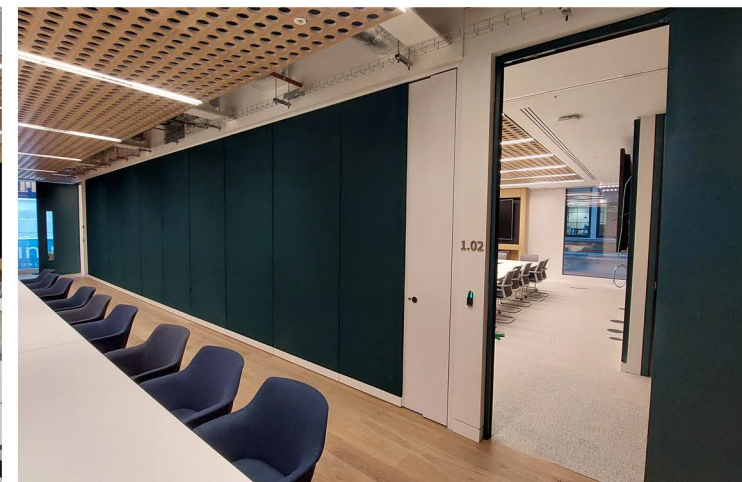

Aviva chooses moveable walls for London seminar room

Style installed a Dorma Huppe Variflex ComforTronic, semi-automatic moveable wall to separate off the seminar area from the catering and breakout zone. This moveable wall quickly and easily divides this very large room to enable seminars to take place in privacy, thanks to its outstanding 59dB acoustic rating.

A further Variflex semi-automatic moveable wall then gives Aviva staff the option to further sub-divide the seminar space into two smaller rooms when concurrent events are taking place at the same time. This 'cross wall' can be stacked independently of the main front wall system.

With both walls finished in a chic and stylish Kvadrat encircle fabric, one grey and the other a deep green, the moveable walls perfectly complement the interior design of the room.

"This is a very stylish seminar area," said Michael Porter, Style's group managing director, "and thanks to the ease of manoeuvre and high end acoustic ratings of these Dorma Huppe Variflex moveable walls it can be quickly transformed to cater for one large, or two small, seminars."