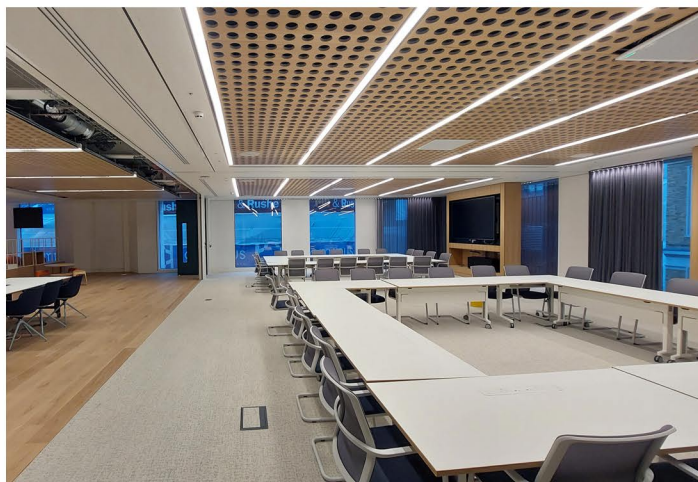

Aviva chooses moveable walls for London seminar room

Style installed a Dorma Huppe Variflex ComforTronic, semi-automatic moveable wall to separate off the seminar area from the catering and breakout zone. This moveable wall quickly and easily divides this very large room to enable seminars to take place in privacy, thanks to its outstanding 59dB acoustic rating.

A further Variflex semi-automatic moveable wall then gives Aviva staff the option to further sub-divide the seminar space into two smaller rooms when concurrent events are taking place at the same time. This 'cross wall' can be stacked independently of the main front wall system.

With both walls finished in a chic and stylish Kvadrat encircle fabric, one grey and the other a deep green, the moveable walls perfectly complement the interior design of the room.

"This is a very stylish seminar area," said Michael Porter, Style's group managing director, "and thanks to the ease of manoeuvre and high end acoustic ratings of these Dorma Huppe Variflex moveable walls it can be quickly transformed to cater for one large, or two small, seminars."