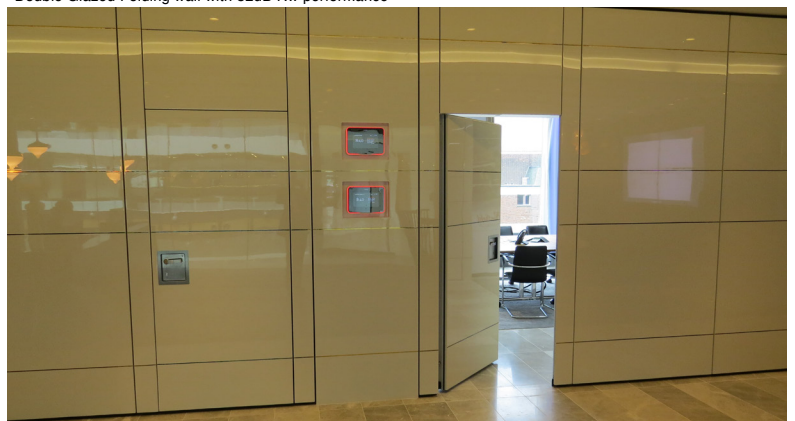

Conventional folding walls up to 60dB Rw performance

Stylefold 120 system