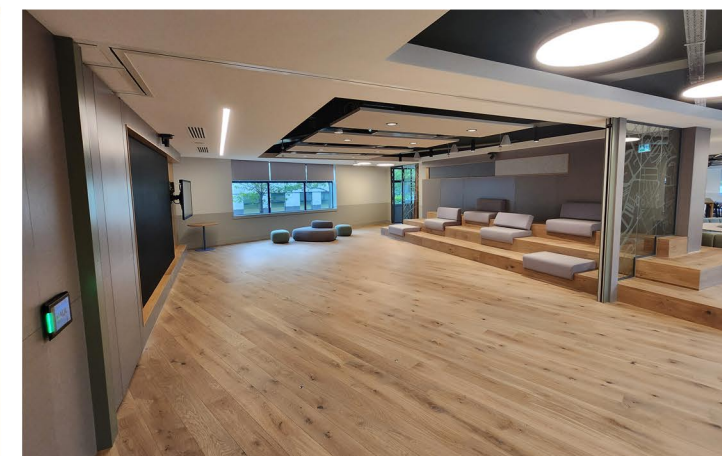

To complement the clean, modern interior design of the meeting room the moveable wall panels were finished in cement grey and, thanks to the ease and lightweight manoeuvre, the room can be quickly divided to cater for different requirements every day.

"This is a really stylish meeting area," said Angela McGowan, sales director for Style Scotland. "At one end there is relaxed, comfortable seating area with a large, flat screen TV, and the other is a more formal meeting area.

"The moveable wall divides the room into two, so that different types of meetings can take place whilst also having the option of opening up the entire space into a larger open plan room.

"By including a pass door, the moveable wall can remain in place for extended periods of time, and the high end acoustic rating ensures that meetings and events can take place without disturbing one another."