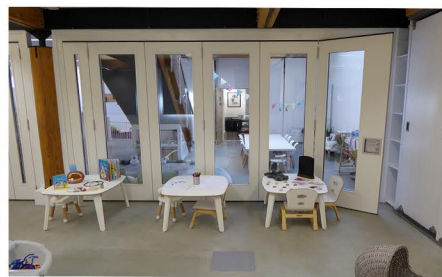

Working with architects, Broe & Co LLP, Style was specified to create a flexible learning and play environment by installing a folding wall on the ground floor.

The ideal solution was a Stylefold acoustic glass folding wall with a 44dB Rw rating that enables nursery staff to separate the room into two, whilst ensuring that activities either side of the wall can take place undisturbed.

By choosing a glazed folding wall, staff retain full visibility of the children at all times and the room continues to enjoy a light, airy and open feel.

This manually operated folding wall is light and simple to open and close, which means staff can change the room configuration to suit daily activities, and the pass door at the end means the wall can remain in place for longer periods if desired without hindering access between rooms.

"For schools, day centres, and community halls the Stylefold folding wall is a really effective solution," said Michael Porter, Style's group sales director.

"It can be opened and closed in seconds, the acoustics are superb – which means you can enjoy privacy either side, and this modestly priced folding wall solution is ideal when budgets are tight.

As well as the glazed option, the Stylefold folding wall is also available in a variety of finishes, including painted, polished wood veneer or a wide range of standard or high-pressure laminates.

It can also be installed with writeable white board panels, which is ideal in a teaching environment.