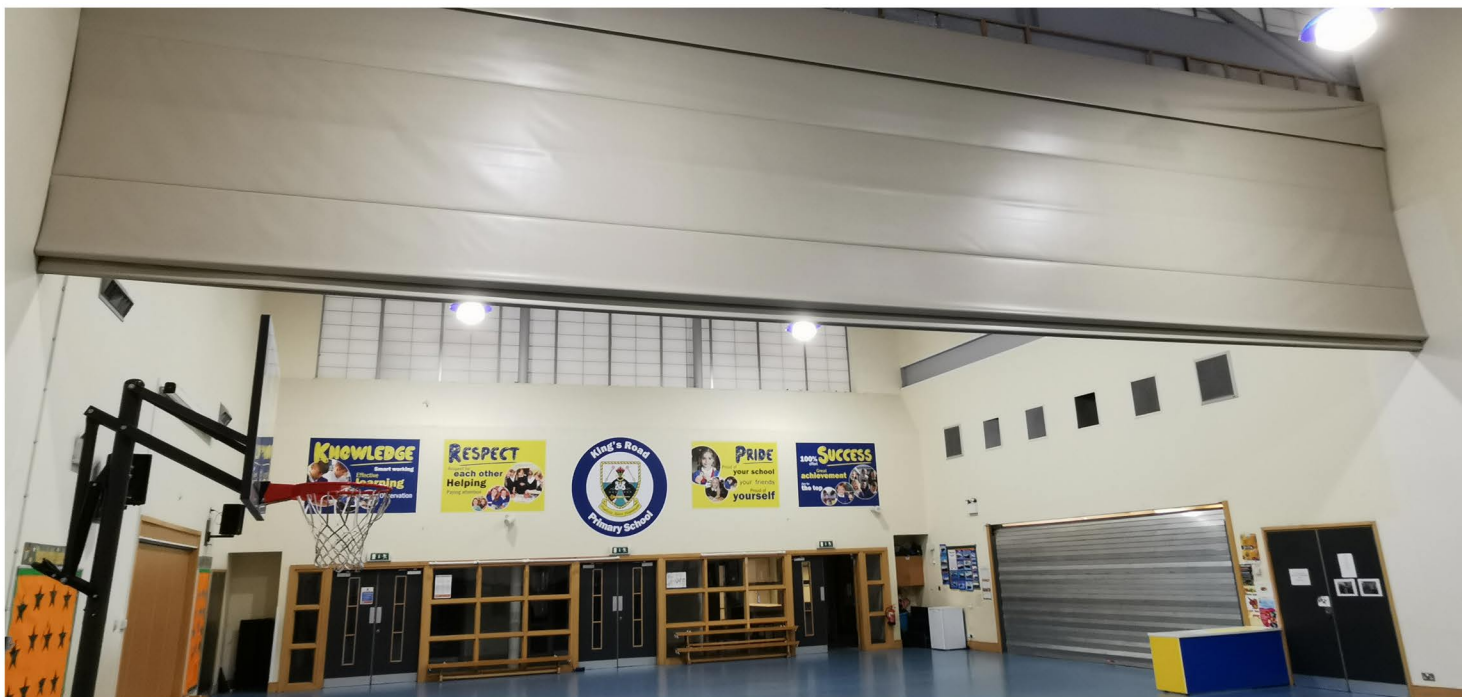

Multiroll curtain partitioning system

Style installed its Multiroll curtain partitioning system into the ceiling cavity, taking up zero floor space. Operated at the press of a button, the fabric-lined divide unfurls from above, lowering to create a safe separation for large, open spaces such as gyms and sports halls.

Multiroll can be either mounted in the beam area of the roof or invisibly fitted between a suspended ceiling. If required, it can also be fitted with a sound-absorbing, non-woven fabric to provide enhanced noise insulation.

User welfare is assured with each system coming with German TÜV-tested safety as standard. Available in a multitude of colours, the Multiroll enhances any interior décor.

“Due to the height of this room and its existing structural support, it was not feasible to install a modern sliding wall system,” said Angela McGowan, sales director at Style Scotland.

“The Multiroll offers the perfect solution as it allows school staff to quickly create two areas where different classes can gather to enjoy separate activities.”

Style South

☎ 01202 874044

Style Midlands

☎ 01530 831144

Style North

☎ 01204 845590

Style Scotland

☎ 01259 750600