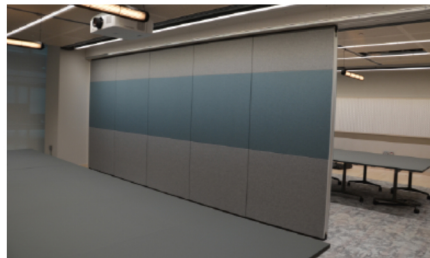

Style South   Style Midlands   Style North   Style Scotland

01202 874044	01530 831144	01204 845590	01259 750600
Consort House Princes Road Ferndown Dorset BH22 9JG	Unit 3, Phoenix Park Telford Way Coalville Leicestershire LE67 3HB	Bolton Golf Club No.2 Cottage Chorley New Road Lostock, Bolton BL6 4AJ	Bank Street Tillicoultry FK13 6DP