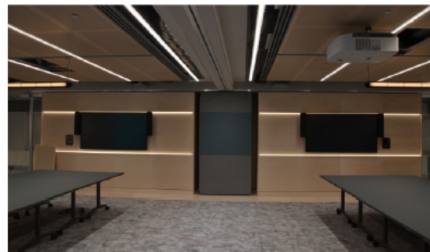

Style South   Style Midlands   Style North   Style Scotland

01202 874044	01530 831144	01204 845590	01259 750600
Consort House Princes Road Ferndown Dorset BH22 9JG	Unit 3, Phoenix Park Telford Way Coalville Leicestershire LE67 3HB	Bolton Golf Club No.2 Cottage Chorley New Road Lostock, Bolton BL6 4AJ	Bank Street Tillicoultry FK13 6DP