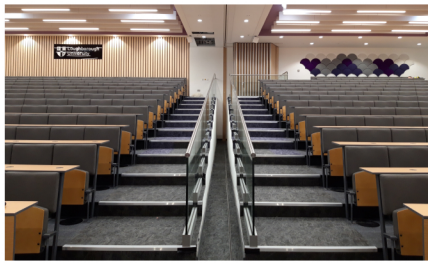

Style South	Style Midlands	Style North	Style Scotland
☎ 01202 874044	☎ 01530 831144	☎ 01204 845590	☎ 01259 750600
Consort House Princes Road Ferndown Dorset BH22 9JG	Unit 3, Phoenix Park Telford Way Coalville Leicestershire LE67 3HB	Bolton Golf Club No.2 Cottage Chorley New Road Lostock, Bolton BL6 4AJ	Bank Street Tillicoultry FK13 6DP