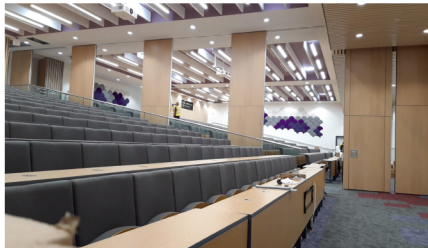

Style South	Style Midlands	Style North	Style Scotland
☎ 01202 874044	☎ 01530 831144	☎ 01204 845590	☎ 01259 750600
Consort House Princes Road Ferndown Dorset BH22 9JG	Unit 3, Phoenix Park Telford Way Coalville Leicestershire LE67 3HB	Bolton Golf Club No.2 Cottage Chorley New Road Lostock, Bolton BL6 4AJ	Bank Street Tillicoultry FK13 6DP