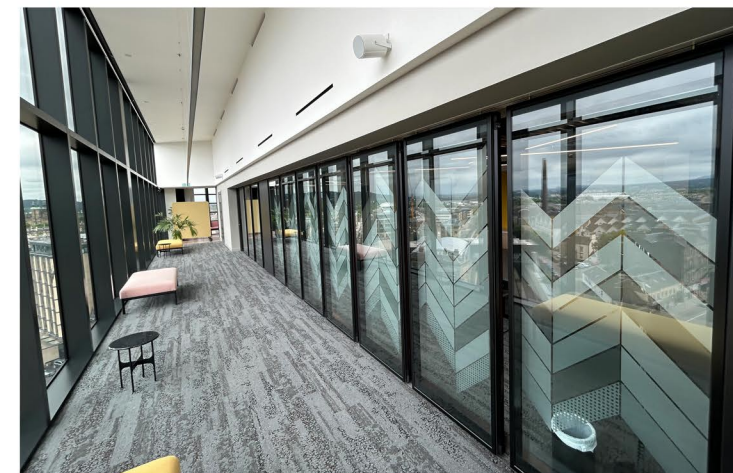

## Edinburgh law firm chooses Style's moveable walls

At Shepherd and Wedderburn, Style installed a Dorma Huppe Variflex glass moveable wall the full length of the room. This semi-automatic moveable wall with a 52dB acoustic rating creates an expansive conference room, as well as a corridor and breakout area.

A further Dorma Huppe Variflex solid moveable wall, also with semi-automatic operation and a 59dB rating, was installed in the centre of the room enabling the larger conference area to be further sub-divided into two smaller meeting rooms, abutting the glazed system.

A stylish manifestation was added separately to the glazed moveable wall system, and the Shepherd and Wedderburn logo was added to the solid moveable wall creating a chic and sophisticated interior design.

"This is a stunning meeting area with incredible views of Edinburgh's skyline," said Angela McGowan, sales director for Style Scotland. "By introducing two separate moveable walls, we are able to make the space adaptable for different events, offering the freedom to open the entire floor into a complete open plan, use the glass moveable wall to create one large conference area or include the centre moveable wall to host two concurrent meetings."