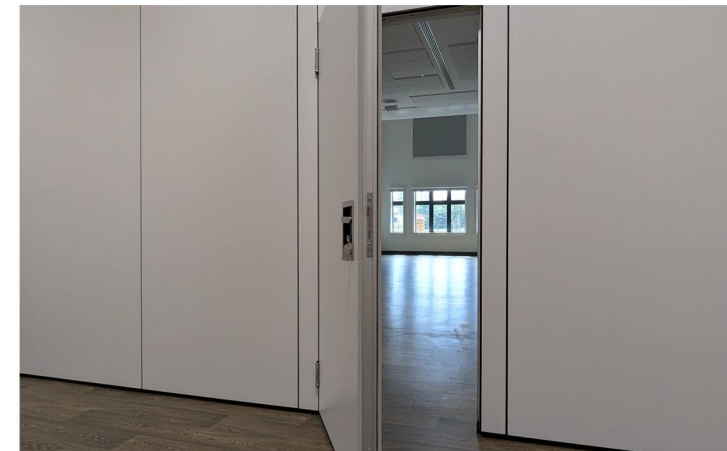

Moveable walls at Northamptonshire primary school

Working directly with The Radstone Primary School, Style was asked to replace an old moveable wall in the main hall that had been previously installed by another company. This old wall was the full height of the room and was causing problems for school staff who had been experiencing ongoing issues.

Style recommended replacing it with a 3 metre high, Dorma Huppe Variflex moveable wall with semi-automatic operation. This market leading moveable wall is smooth, light and effortless to open and close, and comes with a 55dB acoustic rating.

As a result of its exceptional acoustic barrier, noisy classes can take place on one side of the wall while quieter sessions are held on the other. The semi-automatic operation also ensures that the acoustic seals are applied to the correct pressure each time the wall is used, and a pass door was added to provide ease of access between rooms.

“This Variflex moveable wall is a great solution for The Radstone Primary School,” said Steve Williams, sales director for Style Midlands, “and we see very high demand for moveable, folding and sliding walls in the education sector; from primary schools to universities.”