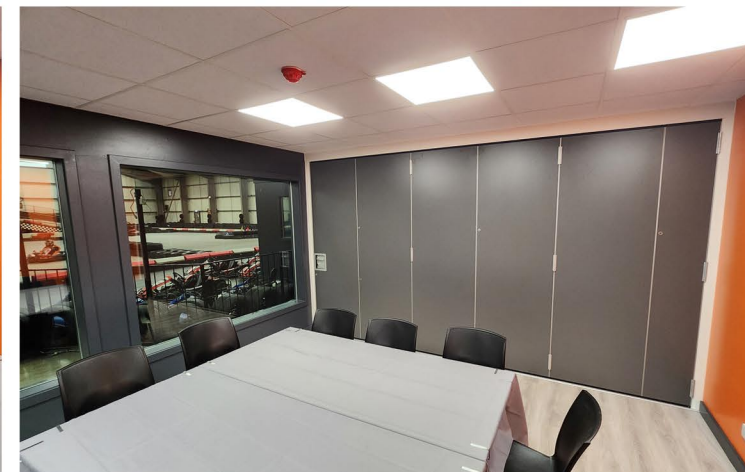

Xtreme Karting in Falkirk chooses Style for its folding wall

At Xtreme Karting in Falkirk, Style was asked to create flexibility in the room where corporate events and private parties are hosted.

By installing a simple folding wall, it offers Xtreme the ability to host more than one event at the same time, improving the functionality of their hospitality space.

Style installed a Stylefold 120 folding wall in an anthracite grey laminate finish. This easy to manoeuvre wall has a 42dB acoustic rating which minimises noise from the other side and offers high levels of privacy.

With a large window overlooking the track, guests can watch the Karting while enjoying food and drink, and when larger parties are booked the wall can be quickly folded away to offer a sizeable room for entertaining.

“This is a simple, yet ideal solution for Xtreme Karting,” said Angela McGowan, sales director at Style Scotland.

“The folding wall can be very quickly put into position, and the 42dB acoustic rating offers a really good level of privacy when concurrent events are being hosted.”

Style is the UK market leader and exclusive partner to Dorma Huppe, Skyfold and SWG offering a wide range of moveable, folding and sliding walls for all requirements and budgets.

Style South

01202 874044

Style Midlands

01530 831144

Style North

01204 845590

Style Scotland

01259 750600